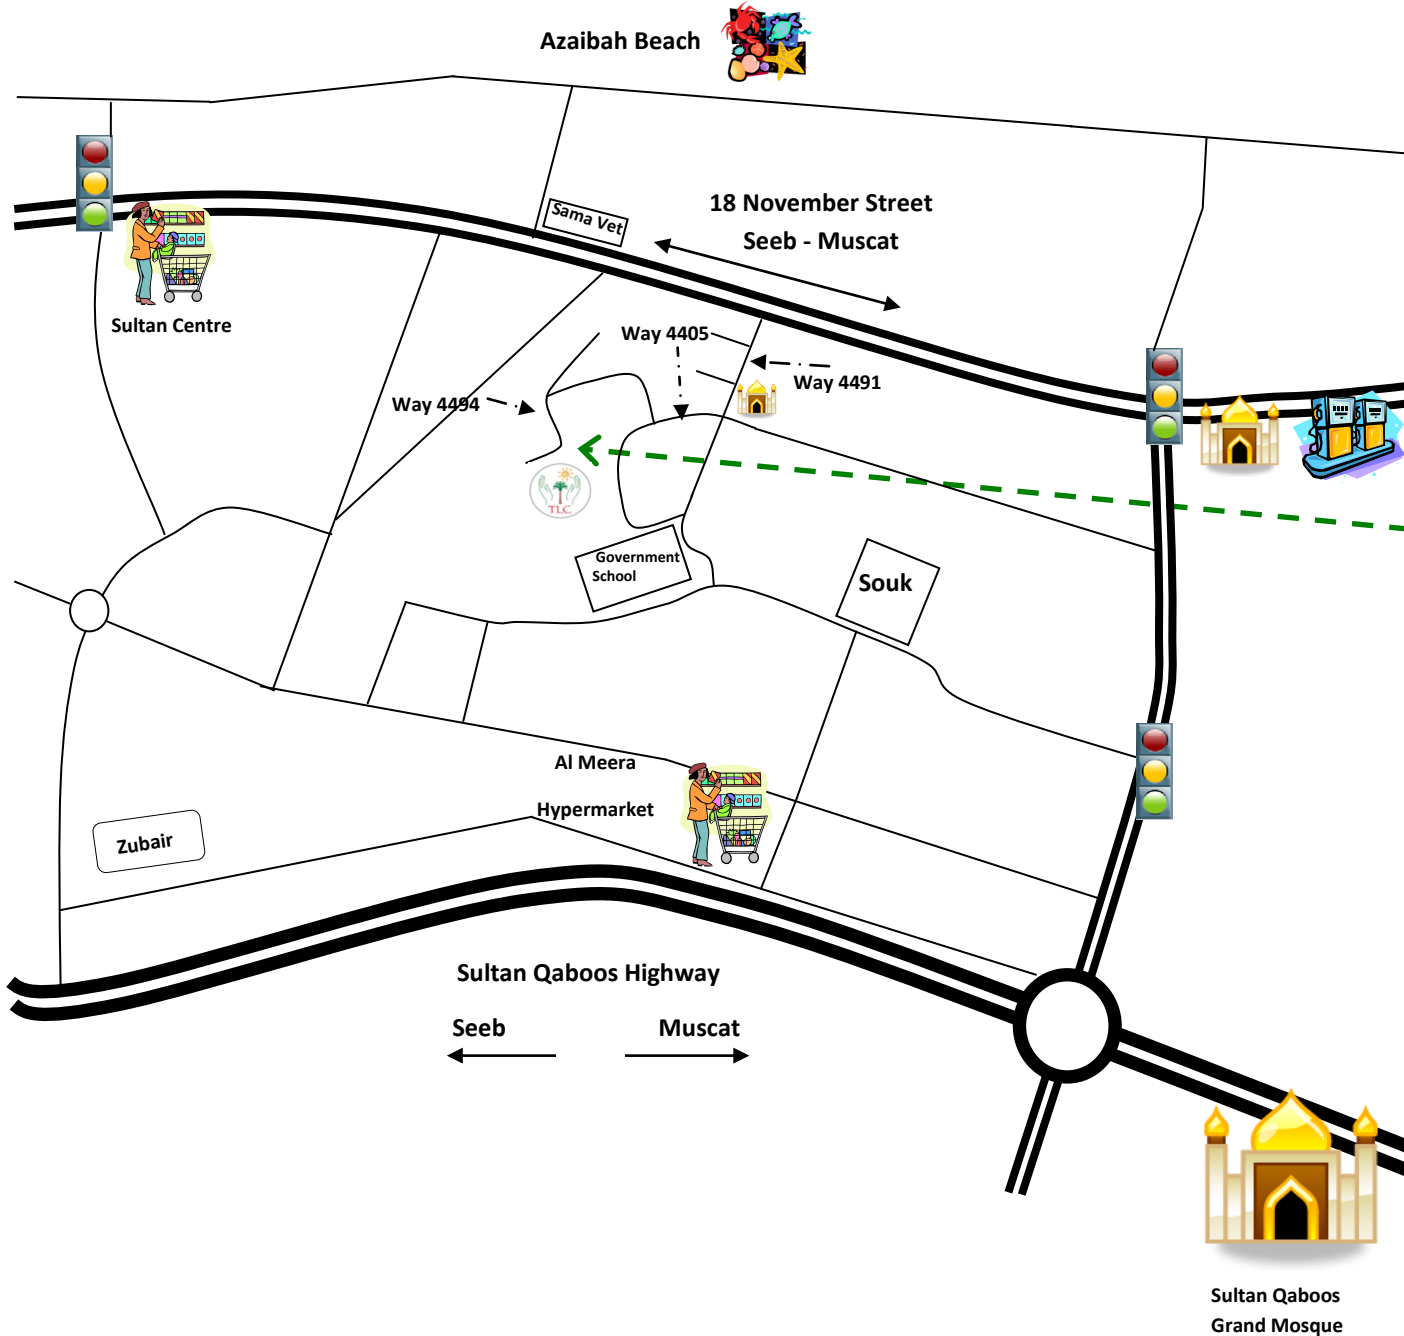

TLC International School - Reception & Primary Campus

TLC International Reception and Primary School &
Administration Office
Building Number 1619, Way Number 4494, Azaibah

Directions:

- With Sultan Centre on your right, drive along 18 November Street;
- Take the third turning right onto Way 4491;
- Take the third turning right onto Way 4405 (small mosque on your left before you turn);
- Take the first turning right;
- Take the first turning left;
- At the T junction turn left onto Way 4494;
- Continue on this road as it bends to the right;
- The TLC Admin Office and Reception and Primary buildings are on the left, at the end of the road, building 1619.