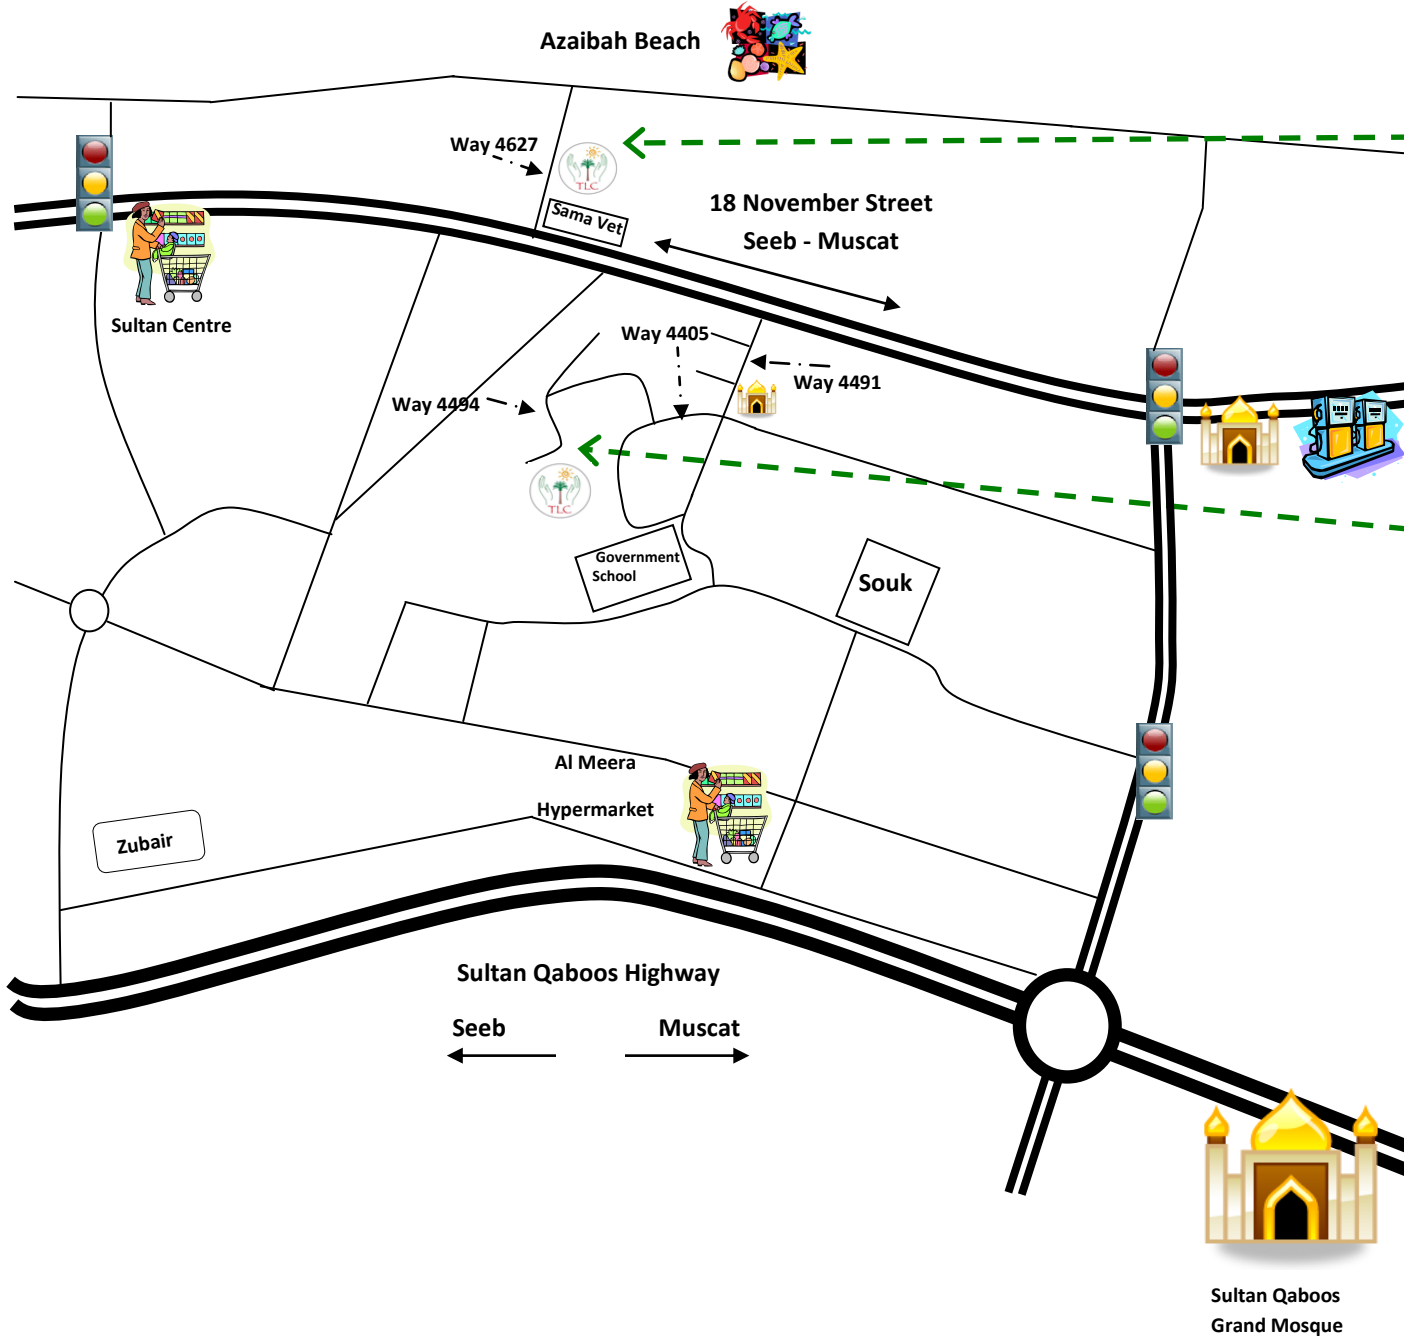

TLC International School - Nursery Campus

TLC International Nursery School
 Building Number 1619 Way Number 4627 Azaibah

Directions:

- From Ghubrah drive along 18 November Street going towards the Airport;
- Turn right after Sama Veterinary Clinic onto Way 4627;
- TLC Nursery is the third Building on your right, Building 1619.

Administration Office
 Building Number 1619, Way Number 4494, Azaibah

Directions:

- With Sultan Centre on your right, drive along 18 November Street;
- Take the third turning right onto Way 4491;
- Take the third turning right onto Way 4405 (small mosque on your left before you turn);
- Take the first turning right;
- Take the first turning left;
- At the T junction turn left onto Way 4494;
- Continue on this road as it bends to the right;
- The TLC Admin Office and Reception and Primary buildings are on the left, at the end of the road, building 1619.